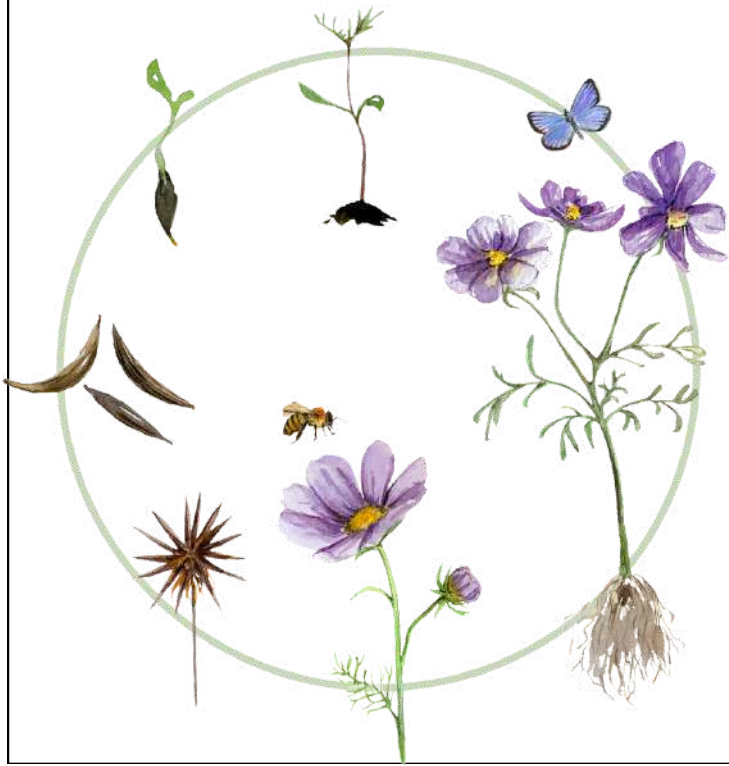

- - once printed out , simply cut around borders to form your mini lifecycle flashcards and bookmark !

Some ideas on how you can use these flashcards include:

- use them alongside your existing nature studies
- add to your morning baskets or provocation tables, alongside any lifecycle figurines you may have,
- punch holes on the side and add twine to create a mini pocket book
- punch holes on top and add twine to create a hanging lifecycle banner

What included in this pack

mini flashcard lifecycles of

sunflower, praying mantis , snail , fox , snail,dandelion , maple tree , bee , cosmos flower , sea turtle,ant , chicken , ladybug, butterfly , cow,mosquito , watermelon , blueberry , owl, pig , pea,strawberry , turkey , frog, **PLUS** my little book of lifecycles front flashcard cover (if you want to turn it into a book , and information flashcard of what a lifecycle is and a bookmark

we would love to see how you use our flashcards, feel free to tag us on instagram
[@embracethewildling](https://www.instagram.com/embracethewildling)

LIFECYCLE OF A
sunflower

LIFECYCLE OF A
praying mantis

LIFECYCLE OF A
snail

LIFECYCLE OF A
fox

LIFECYCLE OF A
cosmos

LIFECYCLE OF A
sea turtle

LIFECYCLE OF A
ant

LIFECYCLE OF A
chicken

LIFECYCLE OF A
ladybug

LIFECYCLE OF A
butterfly