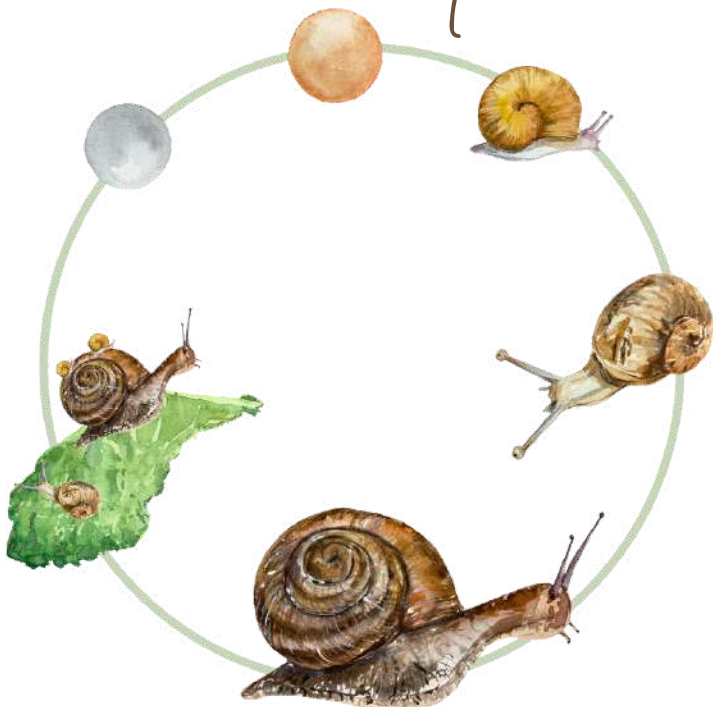

- - once printed out , simply cut around borders to form your mini lifecycle flashcards and bookmark !

Some ideas on how you can use these flashcards include:

- use them alongside your existing nature studies
- add to your morning baskets or provocation tables, alongside any lifecycle figurines you may have,
- punch holes on the side and add twine to create a mini pocket book
- punch holes on top and add twine to create a hanging lifecycle banner

What included in this pack

mini flashcard lifecycles of

sunflower, praying mantis , snail , fox , snail,dandelion , maple tree , bee , cosmos flower , sea turtle,ant , chicken , ladybug, butterfly , cow,mosquito , watermelon , blueberry , owl, pig , pea,strawberry , turkey , frog, **PLUS** my little book of lifecycles front flashcard cover (if you want to turn it into a book , and information flashcard of what a lifecycle is and a bookmark

we would love to see how you use our flashcards, feel free to tag us on instagram
[@embracethewildling](https://www.instagram.com/embracethewildling)

LIFECYCLE OF A
sunflower

LIFECYCLE OF A
praying mantis

LIFECYCLE OF A
snail

LIFECYCLE OF A
fox

LIFECYCLE OF A
cosmos

LIFECYCLE OF A
sea turtle

LIFECYCLE OF A
ant

LIFECYCLE OF A
chicken

LIFECYCLE OF A
ladybug

LIFECYCLE OF A
butterfly