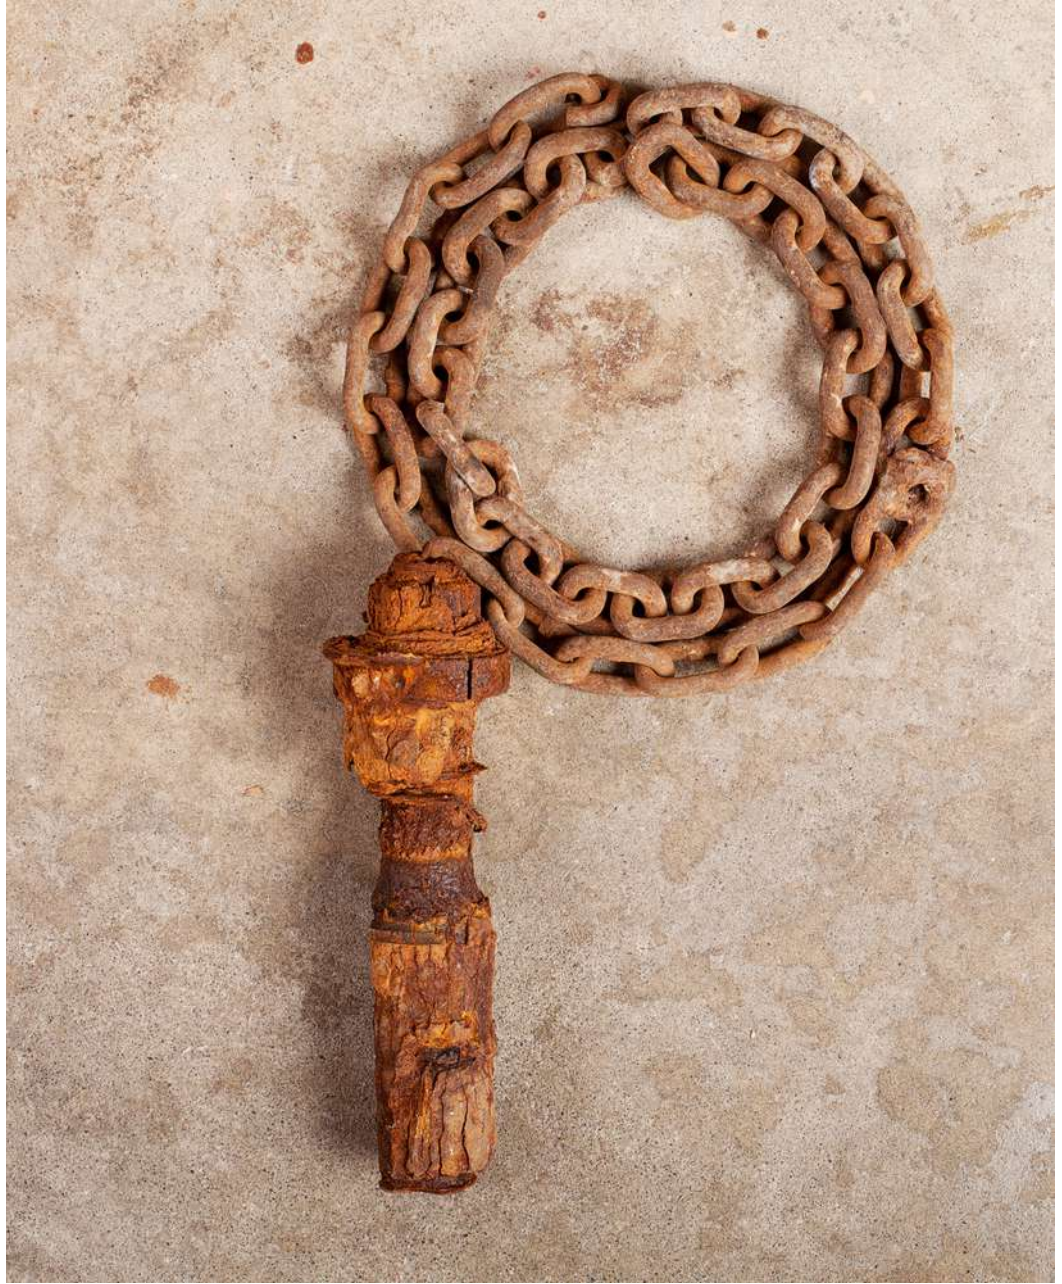

## Included in this pack is:

1x Tinker space poster - saying tinker space

1X LARGE letters that spell out tinker space T,I,N,K,E,R,S,P,A,C,E flash cards/posters (cut out each one and either hang up on string and pegs over your tinker area or blutack to tinker space walls

## BONUSES

1X mini version of larger letters that spell out tinker space flashcards (these are great to use in tinker area on a smaller wall,

1x tool prop/decor picture cut outs. - cut out each image to stick around your tinker space as decor

1x tinker space label signs diy- choose your preferred signs , label with marker to help keep your tinker space organised

bonus mini tinker space cards- cut around each picture

✂️ ..... bonus mini tinker tool props/tinker space decor- cut out each tool to hang on your tinker space walls

## TINKER SPACE LABEL SIGNS- MIX AND MATCH

bonus tinker sign labels- directions cut out preferred label and write with text in the white rectangle what it labels eg, bolts,screws,wire,hand tools etc and stick on front of the box to help keep your tinker space organised and help students know where to find the correct resources they need to use. Print out